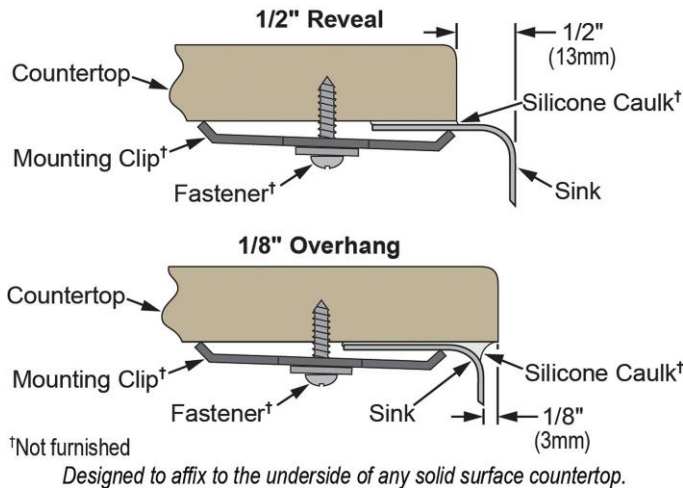

PRODUCT SPECIFICATIONS

Elkay Pursuit Stainless Steel 30-1/2" x 18-1/2" x 11-1/2", Single Bowl Undermount Laundry Sink. Sink is manufactured from 18 gauge 316L Stainless Steel with a Lustertone finish, Rear Center drain placement, and Sides and Bottom pads.

Installation Type:	Undermount
Material:	316L Stainless Steel
Finish:	Lustertone
Gauge:	18
Sound Deadening:	Sides and Bottom pads
Number of Bowls:	1
Sink Dimensions:	30-1/2" x 18-1/2" x 11-1/2"
Bowl 1 Dimensions:	28" x 16" x 11-1/2"
Drain Size:	3-1/2" (89mm)
Drain Location:	Rear Center
Minimum Cabinet Size:	36"
Mounting Hardware:	Undermount brackets sold separately
Template Included:	Yes
Cutout Template #:	1000001414

Template is available for download at [elkay.com](#)

Special Note: Made with Type 316 Stainless Steel

Installation Profile: