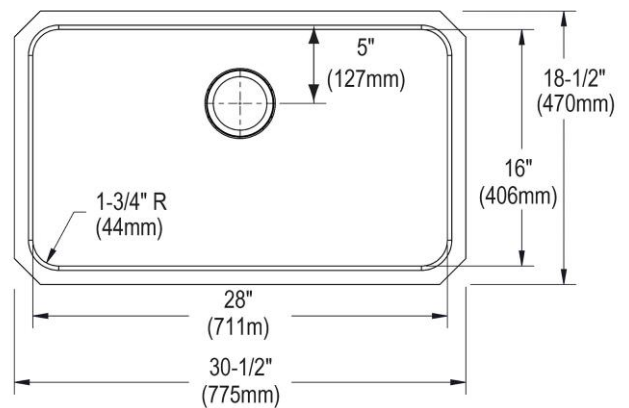

AMERICAN PRIDE. A LIFETIME TRADITION.
Like your family, the Elkay family has values and traditions that endure. For almost a century, Elkay has been a family-owned and operated company, providing thousands of jobs that support our families and communities.

Sinks are listed by IAPMO® as meeting the applicable requirements of the Uniform Plumbing Code®, International Plumbing Code®, and National Plumbing Code of Canada.

Product Compliance: ASME A112.19.3/CSA B45.4
BUY AMERICAN ACT

[Clean and Care Manual (PDF)](#)
[Installation Instructions (PDF)](#)
[Limited Lifetime Warranty (PDF)](#)