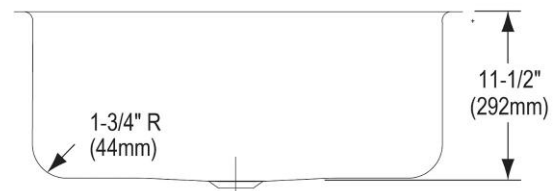

AMERICAN PRIDE. A LIFETIME TRADITION.
Like your family, the Elkay family has values and traditions that endure. For almost a century, Elkay has been a family-owned and operated company, providing thousands of jobs that support our families and communities.

Sinks are listed by IAPMO® as meeting the applicable requirements of the Uniform Plumbing Code®, International Plumbing Code®, and National Plumbing Code of Canada.

Product Compliance: ASME A112.19.3/CSA B45.4
BUY AMERICAN ACT

[Clean and Care Manual (PDF)](#)
[Installation Instructions (PDF)](#)
[Limited Lifetime Warranty (PDF)](#)